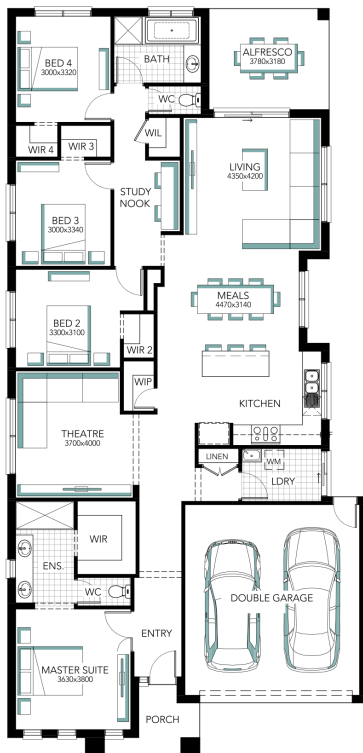

Edgewood 25

ADDRESS
Lot 25 Sorelli Estate, Sorelli Estate

LOT WIDTH
14.00

LOT SIZE
789.00 m²

HOUSE SIZE
234.86 m²

Your Inclusions

Kartirath Singh
0490226196
Kartirath.singh@davissandershomes.com.au